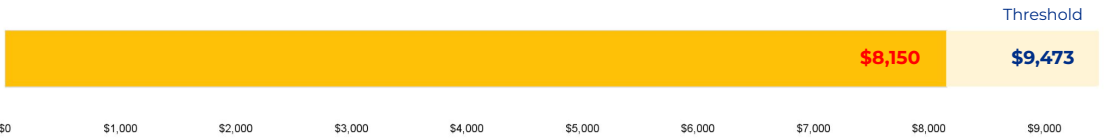

Campus Type
HS

Enrollment Threshold
1,200

	2018	2019	2020	2021	2022	2023
Total Enrollment:	1717	1685	1560	1531	1501	1573

PRIMARY CRITERIA #2: FACILITY COST PER PUPIL

Cost Per Pupil
\$8,150

PRIMARY CRITERIA #3: 2022-23 FACILITY USE

Functional Capacity
2,161

Facility Usage
73%

Brackenridge High School

DEMOGRAPHICS

2022 ACADEMIC PERFORMANCE

2022-23 CHOICE IN / CHOICE OUT

CONTEXTUAL CRITERIA

As a comprehensive high school, Brackenridge was not considered for rightsizing decisions.