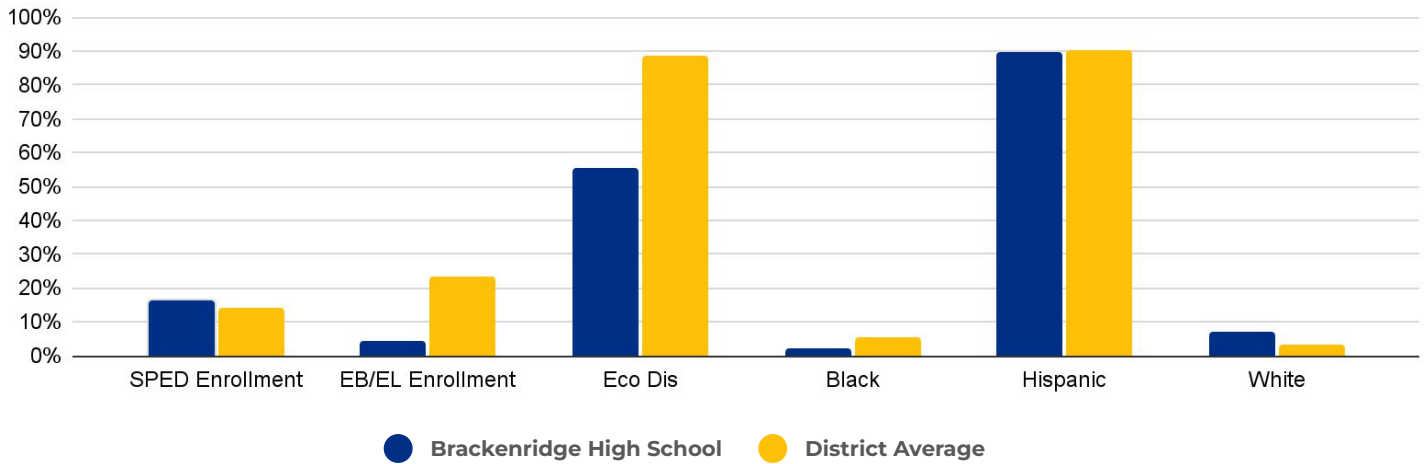

Recommendation:

- Brackenridge is a comprehensive high school. Therefore, no rightsizing-related actions make an immediate impact on this school.

PRIMARY CRITERIA #1: 2022-23 ENROLLMENT

2023 Enrollment
1,573

Campus Type
HS

Enrollment Threshold
1,200

	2018	2019	2020	2021	2022	2023
Total Enrollment:	1717	1685	1560	1531	1501	1573

PRIMARY CRITERIA #2: FACILITY COST PER PUPIL

Cost Per Pupil
\$8,150

PRIMARY CRITERIA #3: 2022-23 FACILITY USE

Functional Capacity
2,161

Facility Usage
73%

Brackenridge High School

DEMOGRAPHICS

2022 ACADEMIC PERFORMANCE

2022-23 CHOICE IN / CHOICE OUT

CONTEXTUAL CRITERIA

As a comprehensive high school, Brackenridge was not considered for rightsizing decisions.