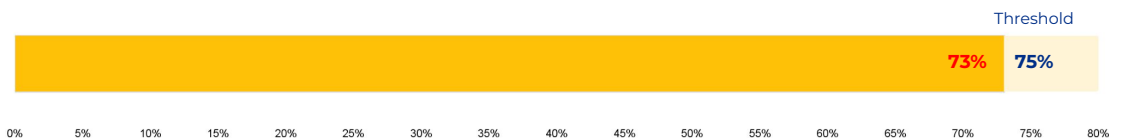

Campus Type
HS

Enrollment Threshold
1,200

	2018	2019	2020	2021	2022	2023
Total Enrollment:	1717	1685	1560	1531	1501	1573

PRIMARY CRITERIA #2: FACILITY COST PER PUPIL

Cost Per Pupil
\$8,150

PRIMARY CRITERIA #3: 2022-23 FACILITY USE

Functional Capacity
2,161

Facility Usage
73%

Brackenridge High School

DEMOGRAPHICS

2022 ACADEMIC PERFORMANCE

2022-23 CHOICE IN / CHOICE OUT

CONTEXTUAL CRITERIA

As a comprehensive high school, Brackenridge was not considered for rightsizing decisions.