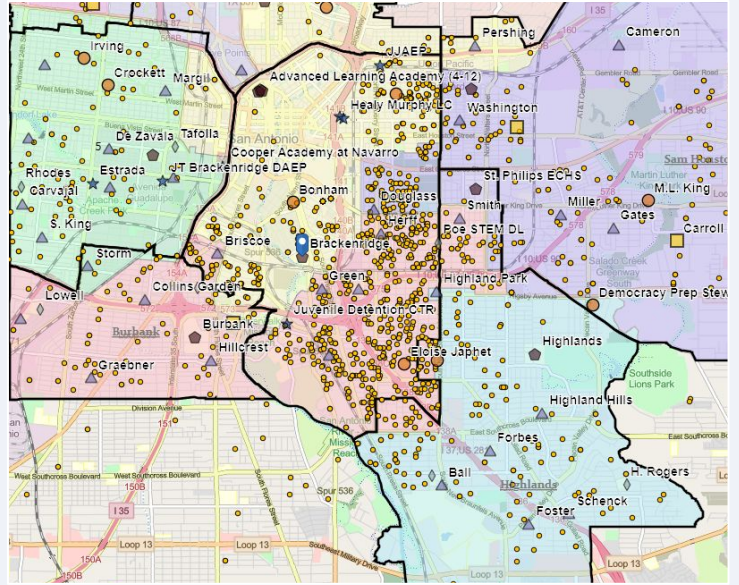

Brackenridge High School

SCHOOL OVERVIEW

Location:	400 Eagleland St San Antonio, TX 78210
Grades:	9-12
Enrollment:	1,573
Poverty Index:	48%
Trustee/SMD:	Sorensen - District 1
HS Feeder Pattern:	Brackenridge

Recommendation:

- Brackenridge is a comprehensive high school. Therefore, no rightsizing-related actions make an immediate impact on this school.

PRIMARY CRITERIA #1: 2022-23 ENROLLMENT

2023 Enrollment
1,573