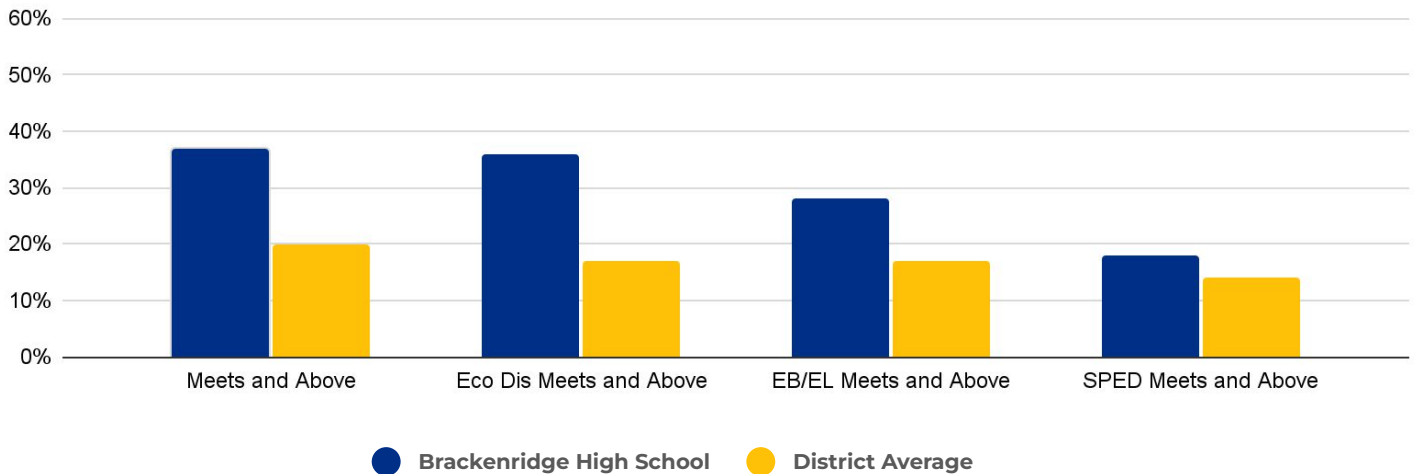

Functional Capacity
2,161

Facility Usage
73%

Brackenridge High School

DEMOGRAPHICS

2022 ACADEMIC PERFORMANCE

2022-23 CHOICE IN / CHOICE OUT

CONTEXTUAL CRITERIA

As a comprehensive high school, Brackenridge was not considered for rightsizing decisions.