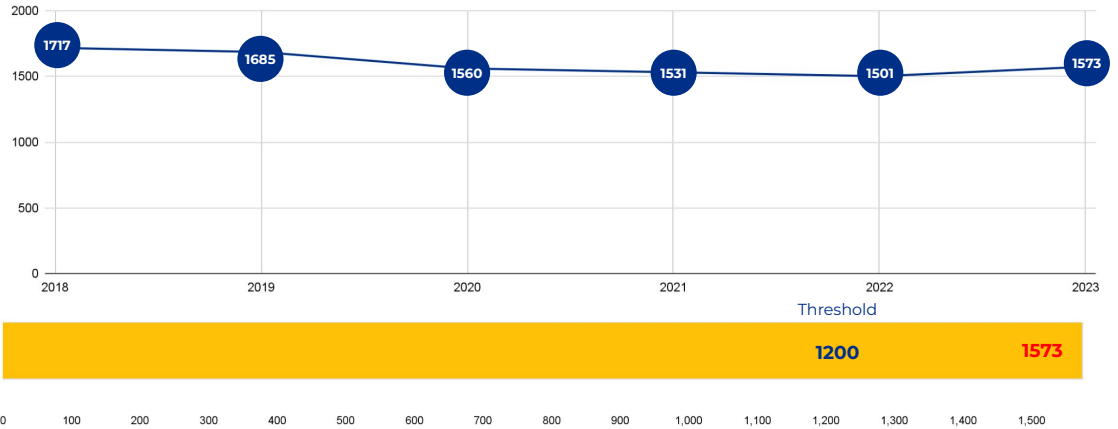

Brackenridge High School

SCHOOL OVERVIEW

Location:	400 Eagleland St San Antonio, TX 78210
Grades:	9-12
Enrollment:	1,573
Poverty Index:	48%
Trustee/SMD:	Sorensen - District 1
HS Feeder Pattern:	Brackenridge

Recommendation:

- Brackenridge is a comprehensive high school. Therefore, no rightsizing-related actions make an immediate impact on this school.

PRIMARY CRITERIA #1: 2022-23 ENROLLMENT

2023 Enrollment
1,573

Campus Type
HS

Enrollment Threshold
1,200

	2018	2019	2020	2021	2022	2023
Total Enrollment:	1717	1685	1560	1531	1501	1573

PRIMARY CRITERIA #2: FACILITY COST PER PUPIL

Cost Per Pupil
\$8,150

PRIMARY CRITERIA #3: 2022-23 FACILITY USE

Functional Capacity
2,161

Facility Usage
73%

Brackenridge High School

DEMOGRAPHICS

2022 ACADEMIC PERFORMANCE

2022-23 CHOICE IN / CHOICE OUT

CONTEXTUAL CRITERIA

As a comprehensive high school, Brackenridge was not considered for rightsizing decisions.