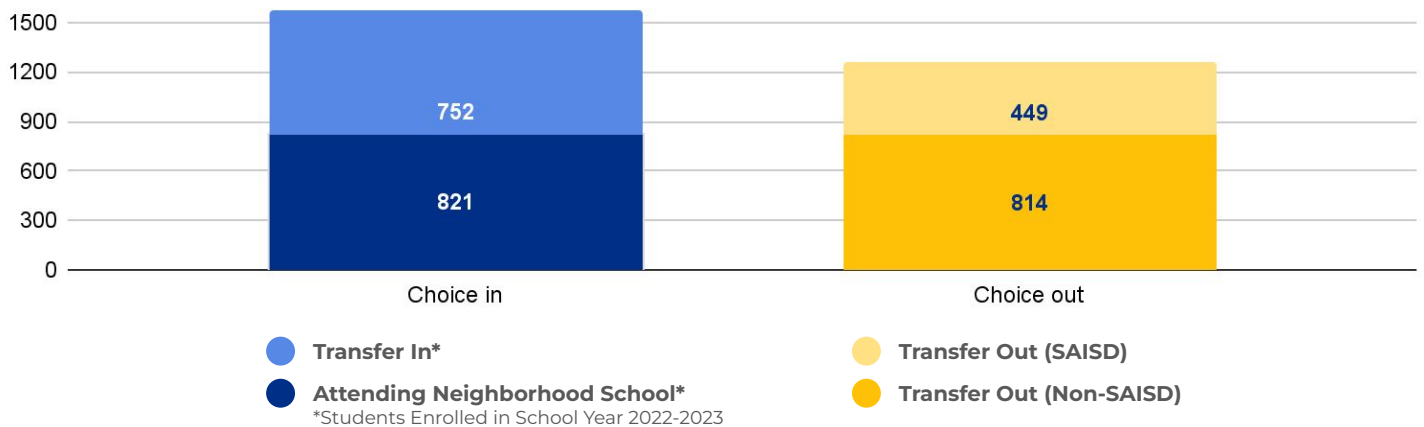

Functional Capacity
2,161

Facility Usage
73%

Brackenridge High School

DEMOGRAPHICS

2022 ACADEMIC PERFORMANCE

2022-23 CHOICE IN / CHOICE OUT

CONTEXTUAL CRITERIA

As a comprehensive high school, Brackenridge was not considered for rightsizing decisions.